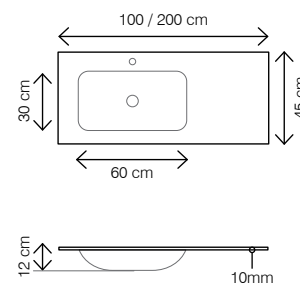

# Solid Surface

White Mate

OUTRAS DIMENSÕES SOB ORÇAMENTO, CONTACTE-NOS.  
Other dimensions under request, contact us.  
Autres dimensions sur mesure, nous consulter.

Left

Right

**100x45cm - 10mm**

Ref.: RTC10045L