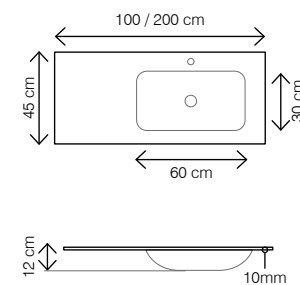

# Solid Surface

White Mate

OUTRAS DIMENSÕES SOB ORÇAMENTO, CONTACTE-NOS.  
Other dimensions under request, contact us.  
Autres dimensions sur mesure, nous consulter.

Left

Right

**100x45cm - 10mm**

Ref.: RTC10045L