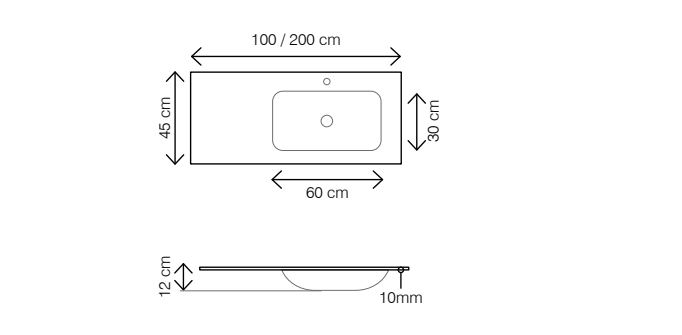

# Solid Surface

White Mate

OUTRAS DIMENSÕES SOB ORÇAMENTO, CONTACTE-NOS.  
Other dimensions under request, contact us.  
Autres dimensions sur mesure, nous consulter.

Left

Right

**100x45cm - 10mm**

Ref.: RTC10045L