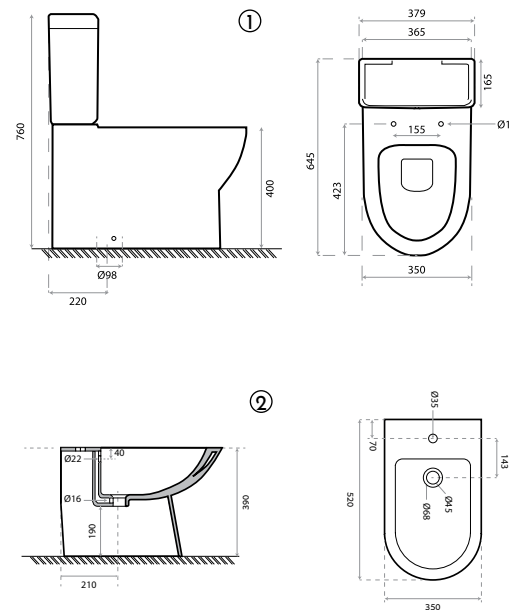

① Pack WC ROCK compacto

Ref.: RMFZ51CD+TRMF51CD+MRMFZ51CD

Pack: 44 kg / 0,14 m³

Rock

EASY CLEAN RIMLESS

② Bidé ROCK

Ref.: RMJZ51

Pack: 20 kg / 0,082 m³