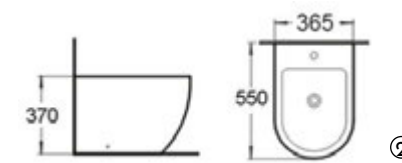

Fly Cappucinno Mate

The Color Collection

+ NEW

① Pack WC FLY Cappucinno

Ref.: RSA2342XMC + TRS2342XMC + MRSA2342XMC

Pack: 51,50 kg / 0,163 m³

Saída à parede ou ao chão com curva técnica

S-trap or P-trap, with pipe / Sortie horizontale ou verticale, avec pipe d'évacuation

WC mit Abgang senkrecht oder Abgang waagrecht, mit Abflussrohr

Inodoro con salida horizontal o vertical, con curva técnica

② Bidé FLY Cappucinno

Ref.: RS2342BDCAPM

Pack: 30 kg / 0,095 m³

③ Lavatório Cappucinno

Ref.: RS78105MCP

Pack: 8 kg / 0,095 m³