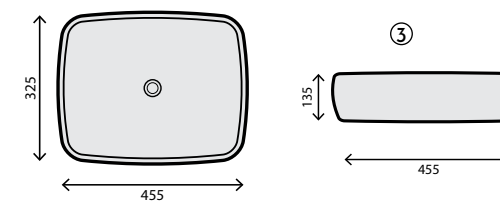

Fly Cappucinno Mate

The Color Collection

+ NEW

① Pack WC FLY Cappucinno

Ref.: RSA2342XMC + TRS2342XMC + MRSA2342XMC

Pack: 51,50 kg / 0,163 m³

Saída à parede ou ao chão com curva técnica

S-trap or P-trap, with pipe / Sortie horizontale ou verticale, avec pipe d'évacuation

WC mit Abgang senkrecht oder Abgang waagrecht, mit Abflussrohr

Inodoro con salida horizontal o vertical, con curva técnica

② Bidé FLY Cappucinno

Ref.: RS2342BDCAPM

Pack: 30 kg / 0,095 m³

③ Lavatório Cappucinno

Ref.: RS78105MCP

Pack: 8 kg / 0,095 m³