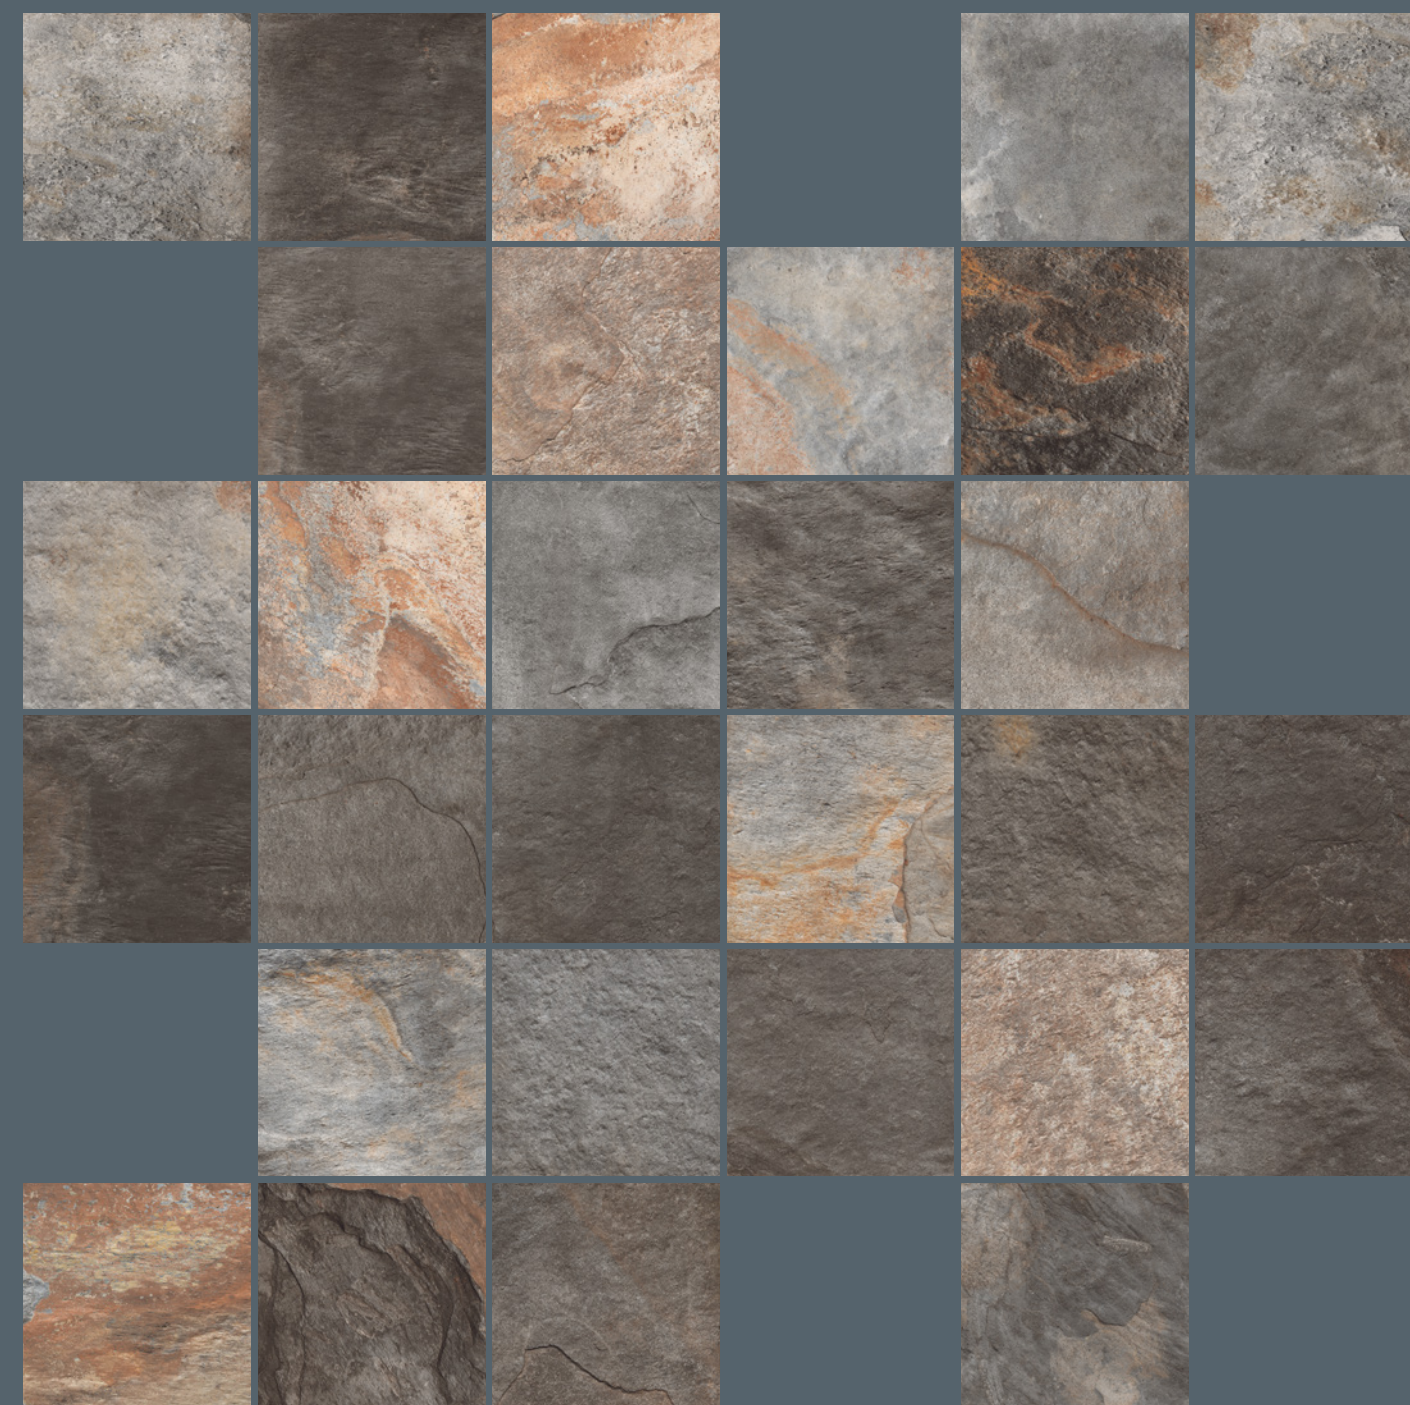

37 FACES

ANTI slip

R 13

25x25 cm
10x10"

undefasa
always ceramics

BALI STONE

MATT RELIEF V4 37 FACES ANTI slip R13

25x25 cm