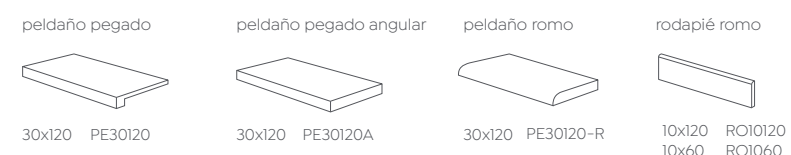

Inspirate
Get inspired

iconic caldera striato

iconic verde striato

iconic azul striato

MATT RECTIFIED V3 NATURAL R9 CLASE I MASS - COLOURED

SIZE	PIECES/ BOX	PIECES/ PALLET	BOX/ PALLET	M2. SQM/ BOX	M2. SQM/ PALLET	KG/ BOX	KG/ PALLET
60x120	2	60	30	1,44	43,20	32,00	980,00